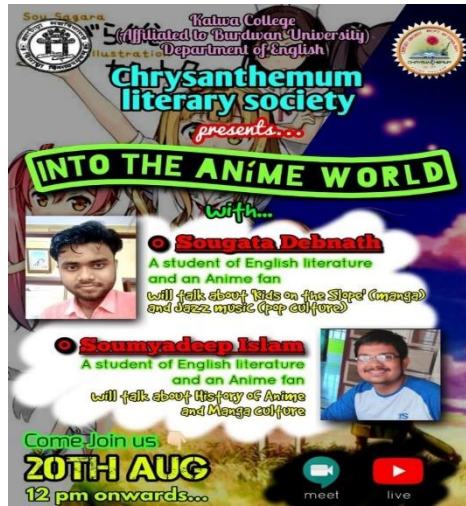

KATWA COLLEGE

(Affiliated to the University of Burdwan)

Principal's Office,

P.O.: Katwa, Dist.: Purba Bardhaman, West Bengal, PIN: 713 130, India.

Mobile: +918101078393

॥ विद्यया विन्दतेऽमृतम् ॥

REPORT ON SOCIETY EVENT “INTO THE ANIME WORLD”

DATED : 20TH AUGUST 2020

Yet another fight against the virus by exercising the mind and the intellect by talking on Anime Culture that is a rage amongst the contemporary youth, we had two student presentations

1. Sougata Debnath (Second Semester) spoke on Kids on the Slope (Manga) and Jazz music (Pop Culture)
2. Soumyadeep Islam (Second Semester) spoke on the History of Anime and Manga Culture

The platform was Google Meet and was attended by students of the running semesters.